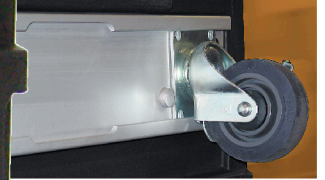

30" SHOCKS

"Million Mile Warranty"

YOU BREAK IT... WE REPLACE IT, FOR FREE, FOR LIFE!

30" RACK CASES
WITH
ELASTOMER
SHOCKS

Slide Mount Casters with 'spring-out' Position Stops

Both lids can be completely removed and re-attached simply and quickly.

3SKB-R906U30

Standard dimensions - front to rear rail: 30"

SKB's new Roto Shock Racks feature a (30" deep) roto molded tough shell with an integrally molded valance that eliminates the need for a metal valance on the outside of the case.

FEATURES INCLUDE :

- Standard 19" rack width per EIA standards.
- Standard rack depth front to rear rail is 30" and each lid is 4.5" deep.
- Redesigned frame with threaded steel rails and aluminum cross components forming an "H" shaped rigid configuration.
- Unique "plug" style lid sealing system. Lids penetrate the body with an approximate 1" molded-in protrusion that provides outstanding sealing and anti-shear properties.
- Patent-pending compound hinge system allows the lids to swing out 270° and rest along the sides of the case or easily removed and reinstalled in seconds.
- Front and rear doors are fitted with rubber gaskets for water resistant protection.
- Recessed heavy-duty twist latches allow these cases to meet most ATA and military specifications.
- Stacks securely with wheels on or off and this revolutionary design also allows for both lids to open completely while cases are stacked.
- All sizes come standard with 8 each HM-245 elastomeric, high damping, wide temperature range shock mounts with a load range of 40 to 150 lbs.
- Additional or stiffer shock mounts may be ordered from the factory and are easily field-installed (call for details & availability).
- Standard high quality slide-in/out locking swivel 4" casters rated at 1,200 lbs.
- Automatic ambient pressure equalization valve (MIL-STD-648C)
- Black powder coated stainless steel key-lockable latches.
- Comfortable, spring-loaded, rubber over-molded handles.